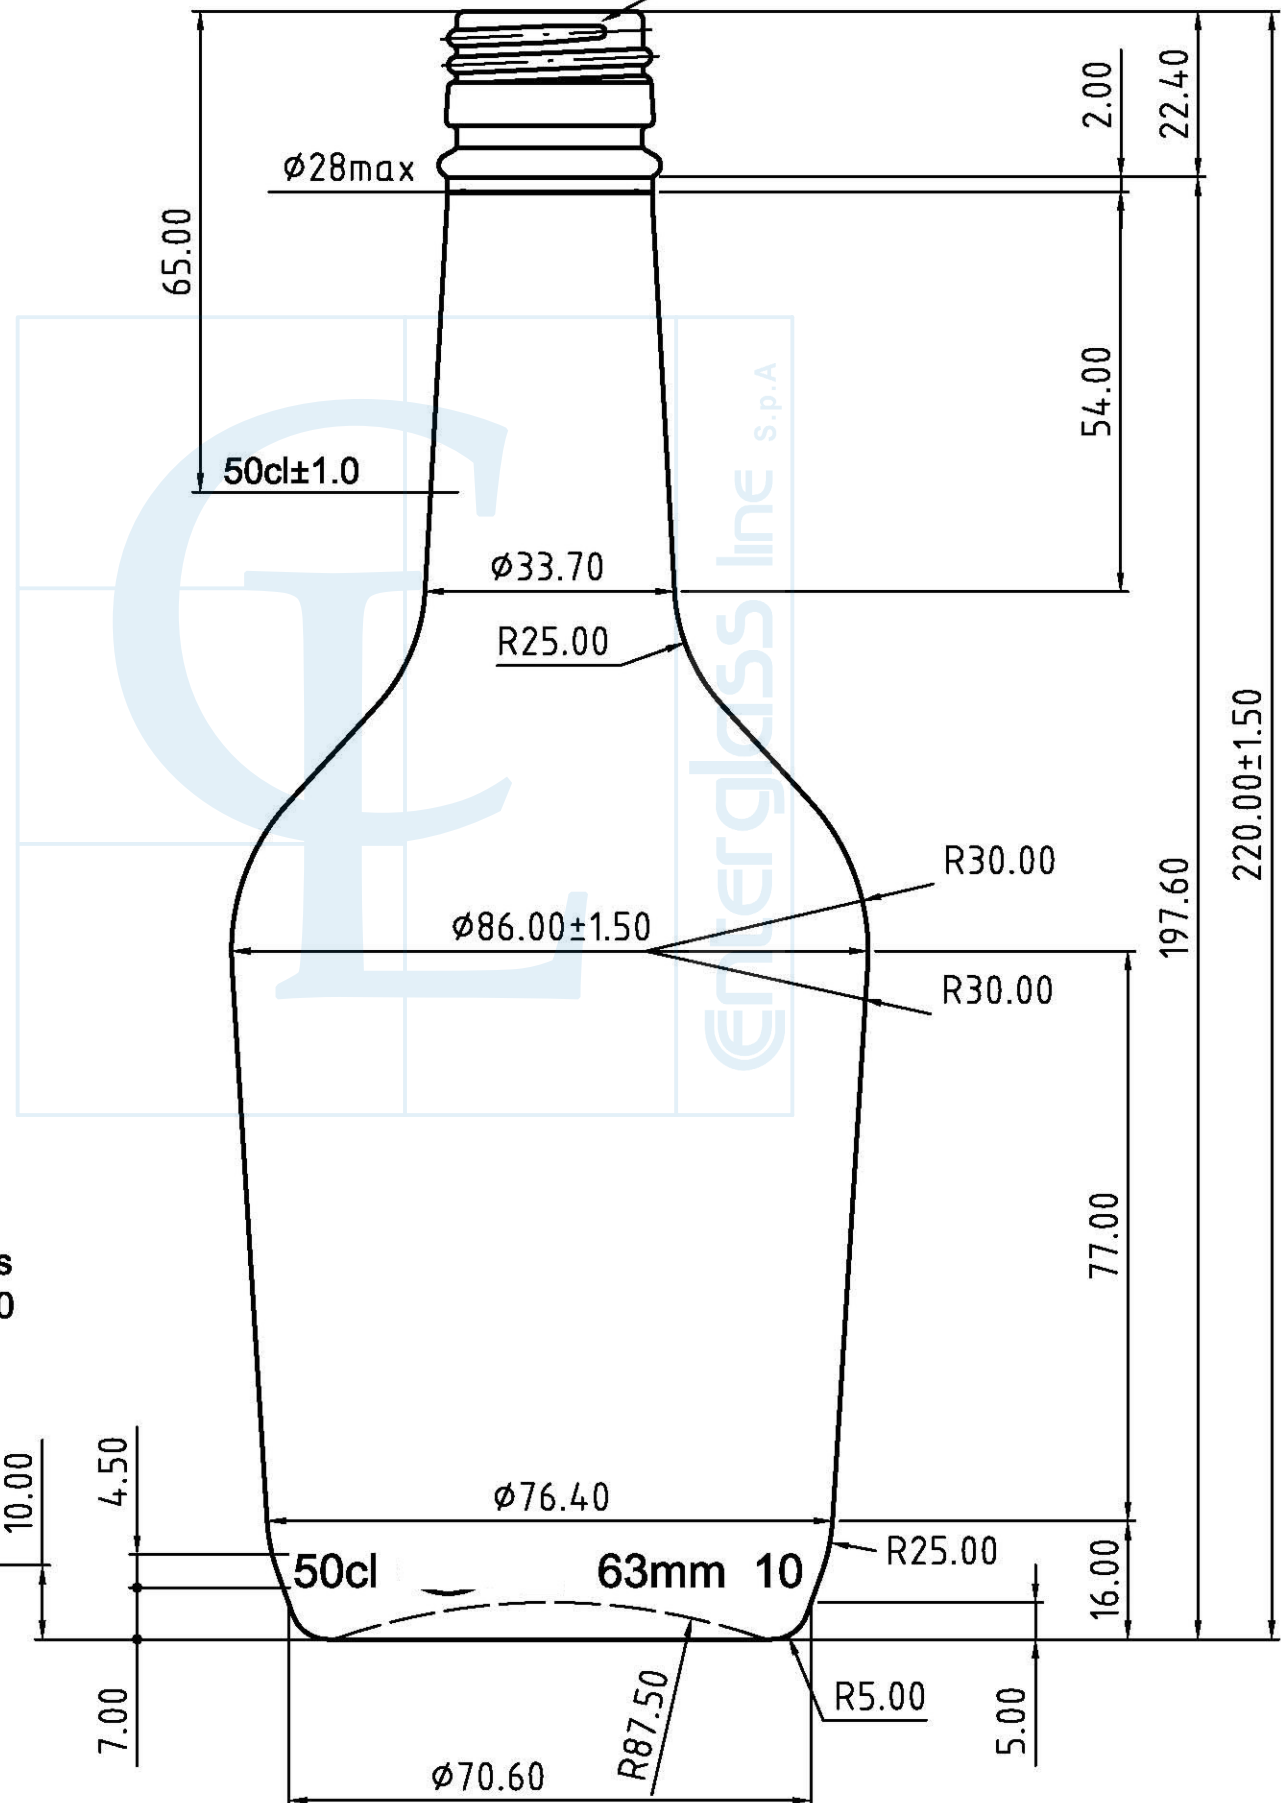

BVP 28Std & BEAD

For dimensions and information as per technical sheets GS-217 and GS-220

Enterglass line s.p.a.

Cognac 500 ml bvp28

Peso (g)
355

Capacità (cc)
500

Tipo Bocca
pp28

Colore
bianco